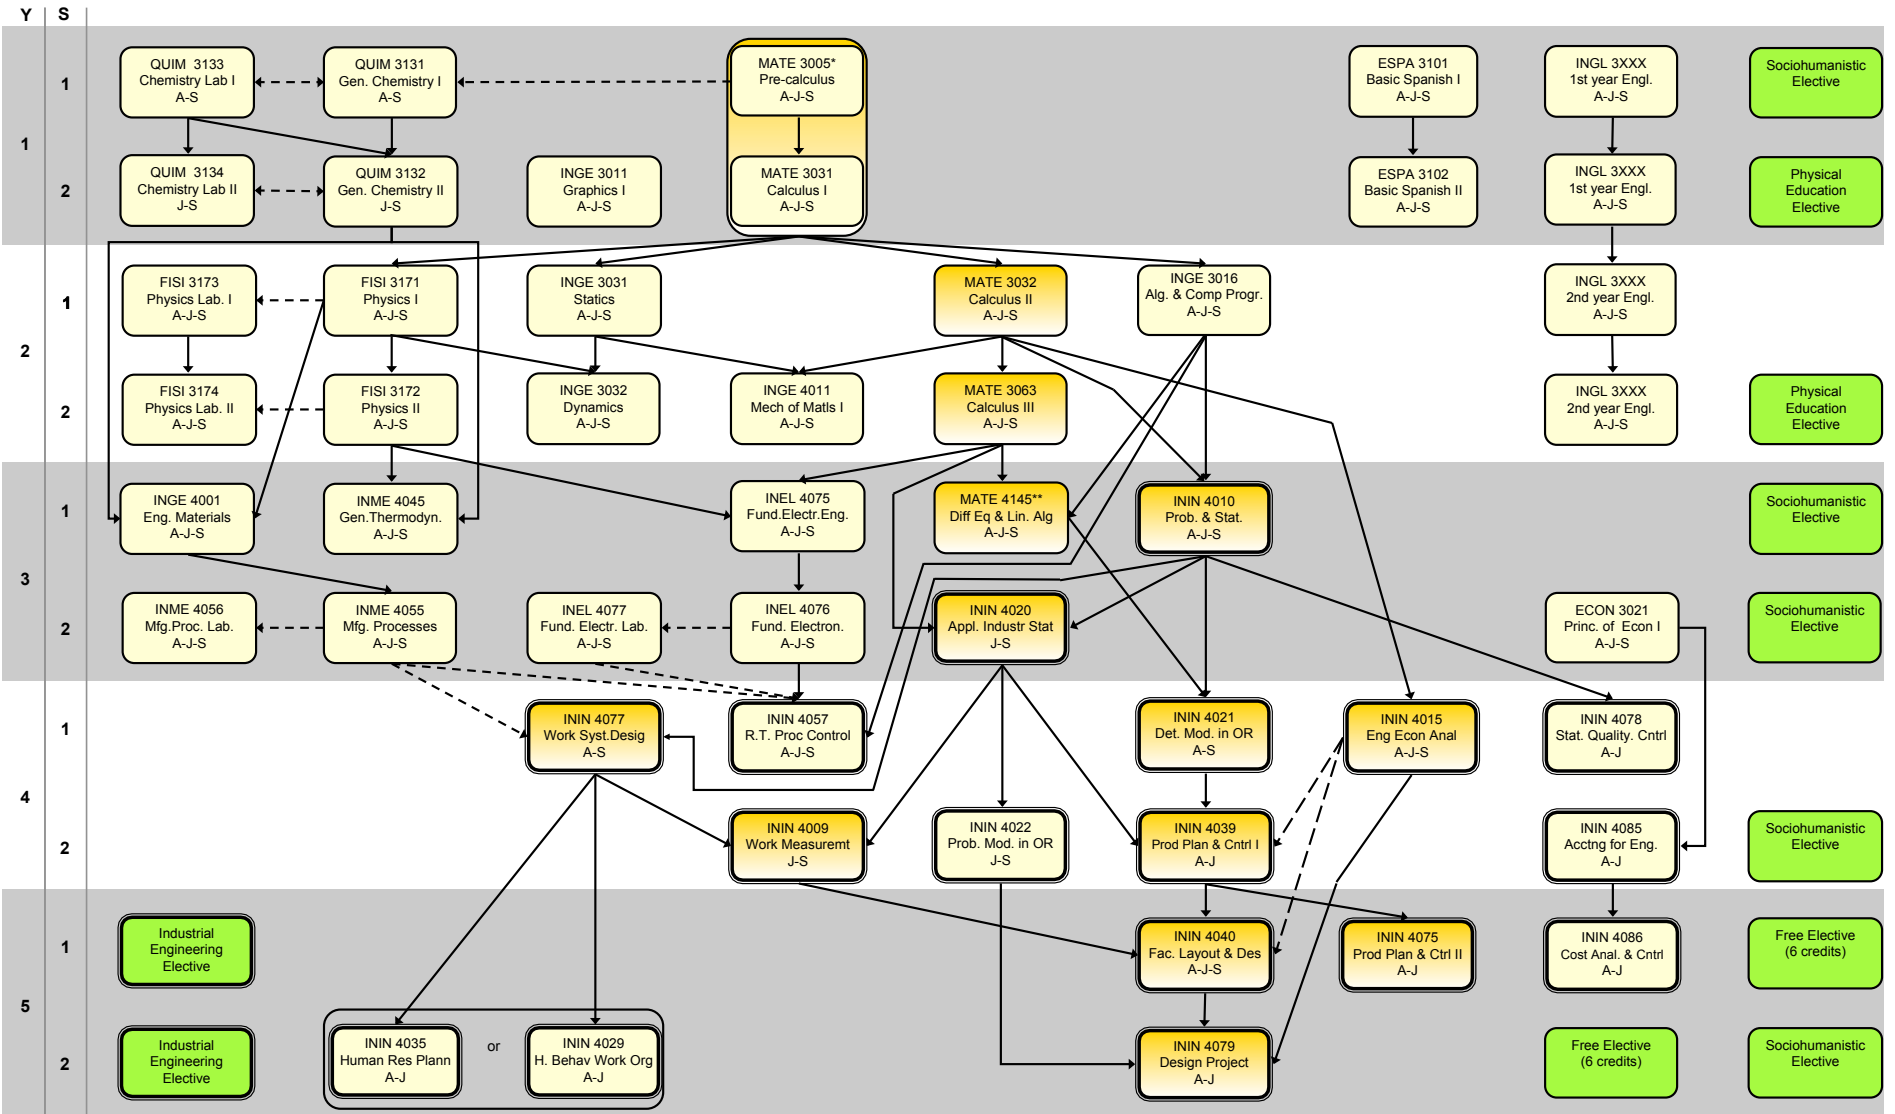

UNIVERSITY OF PUERTO RICO - MAYAGUEZ CAMPUS

DEPARTMENT OF INDUSTRIAL ENGINEERING

SCHEDULE OF ININ COURSES - 2009-2010 UNDERGRADUATE CATALOGUE

LEGEND:

Co-requisite
 Pre-requisite

A: Course is offered during the semester starting in August
 J: Course is offered during the semester starting in January
 S: Course is offered during the Summer
 (depends on budget and demand constraints)

*An alternative sequence is
 MATE3143 - MATE3144 or
 MATE3171 - MATE3172 - MATE3031

** Required for students accepted on or after August 2002